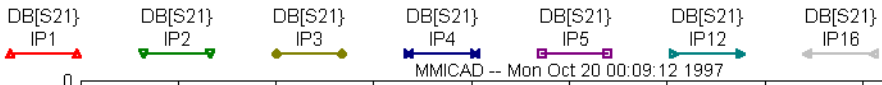

TOP TEN DEVICES 6 WAY RELAY BOX

VE3PN OCT 19 1997

MMICAD -- Mon Oct 20 00:09:12 1997

ISOLATION IP# IS PORT OFF IP12 IS PORT 1 TO 2, IP16 1 TO 6
UNSELECTED PORT IS OPEN (WORST CASE)